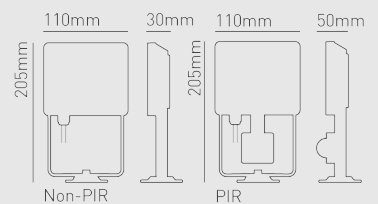

Beam angle: C0/C180 C90/C270